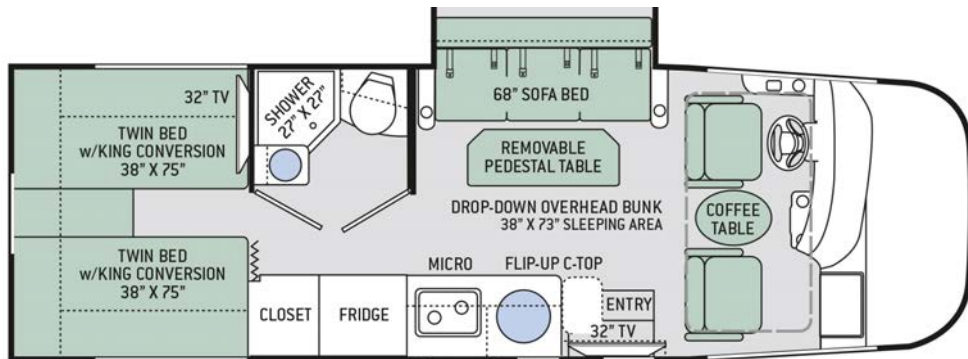

Cold Springs RV

Established 1978

SHOW SPECIAL

2019

Thor Axis 24.1

Exterior photo for illustration purposes only and may not represent actual model.

Features:

- Tankless water heater
- Reclining captains chairs
- Stow-away coffee table
- Convection microwave
- Touchscreen dash radio
- 15000 BTU A/C
- Heated remote mirrors
- WIFI ranger