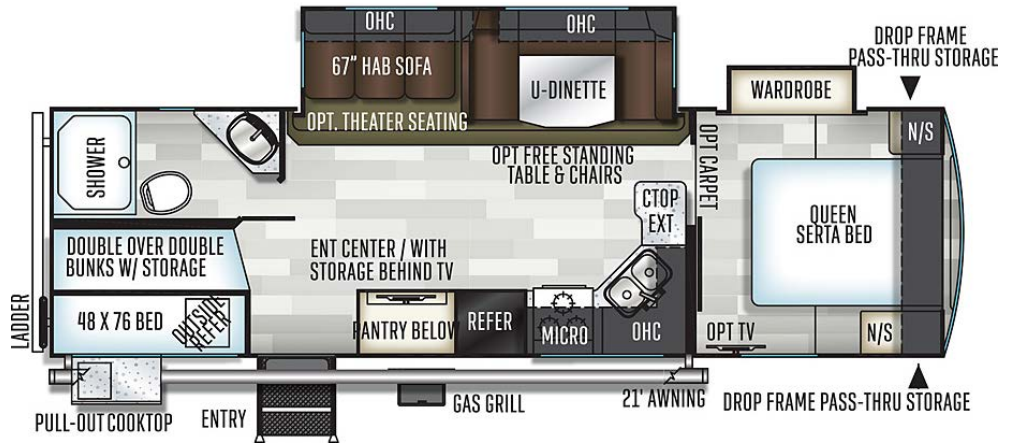

**Cold Springs RV**  
Established 1978

**SHOW SPECIAL**

2019

**Flagstaff 27BHWS**

Exterior photo for illustration purposes only and may not represent actual model.

Features:

- Aluminum Framed Bed & Dinette Base
- 5/8" Tongue & Groove Plywood Floor
- Enclosed Underbelly
- TorFlex Torsion Axles
- Fully Welded Aluminum Cage
- Heated Holding Tanks
- 12V Heat Pads
- High Gloss Front Cap With Window
- Tinted Frameless Windows
- Outside Kitchen
- Shower Miser Water Saver